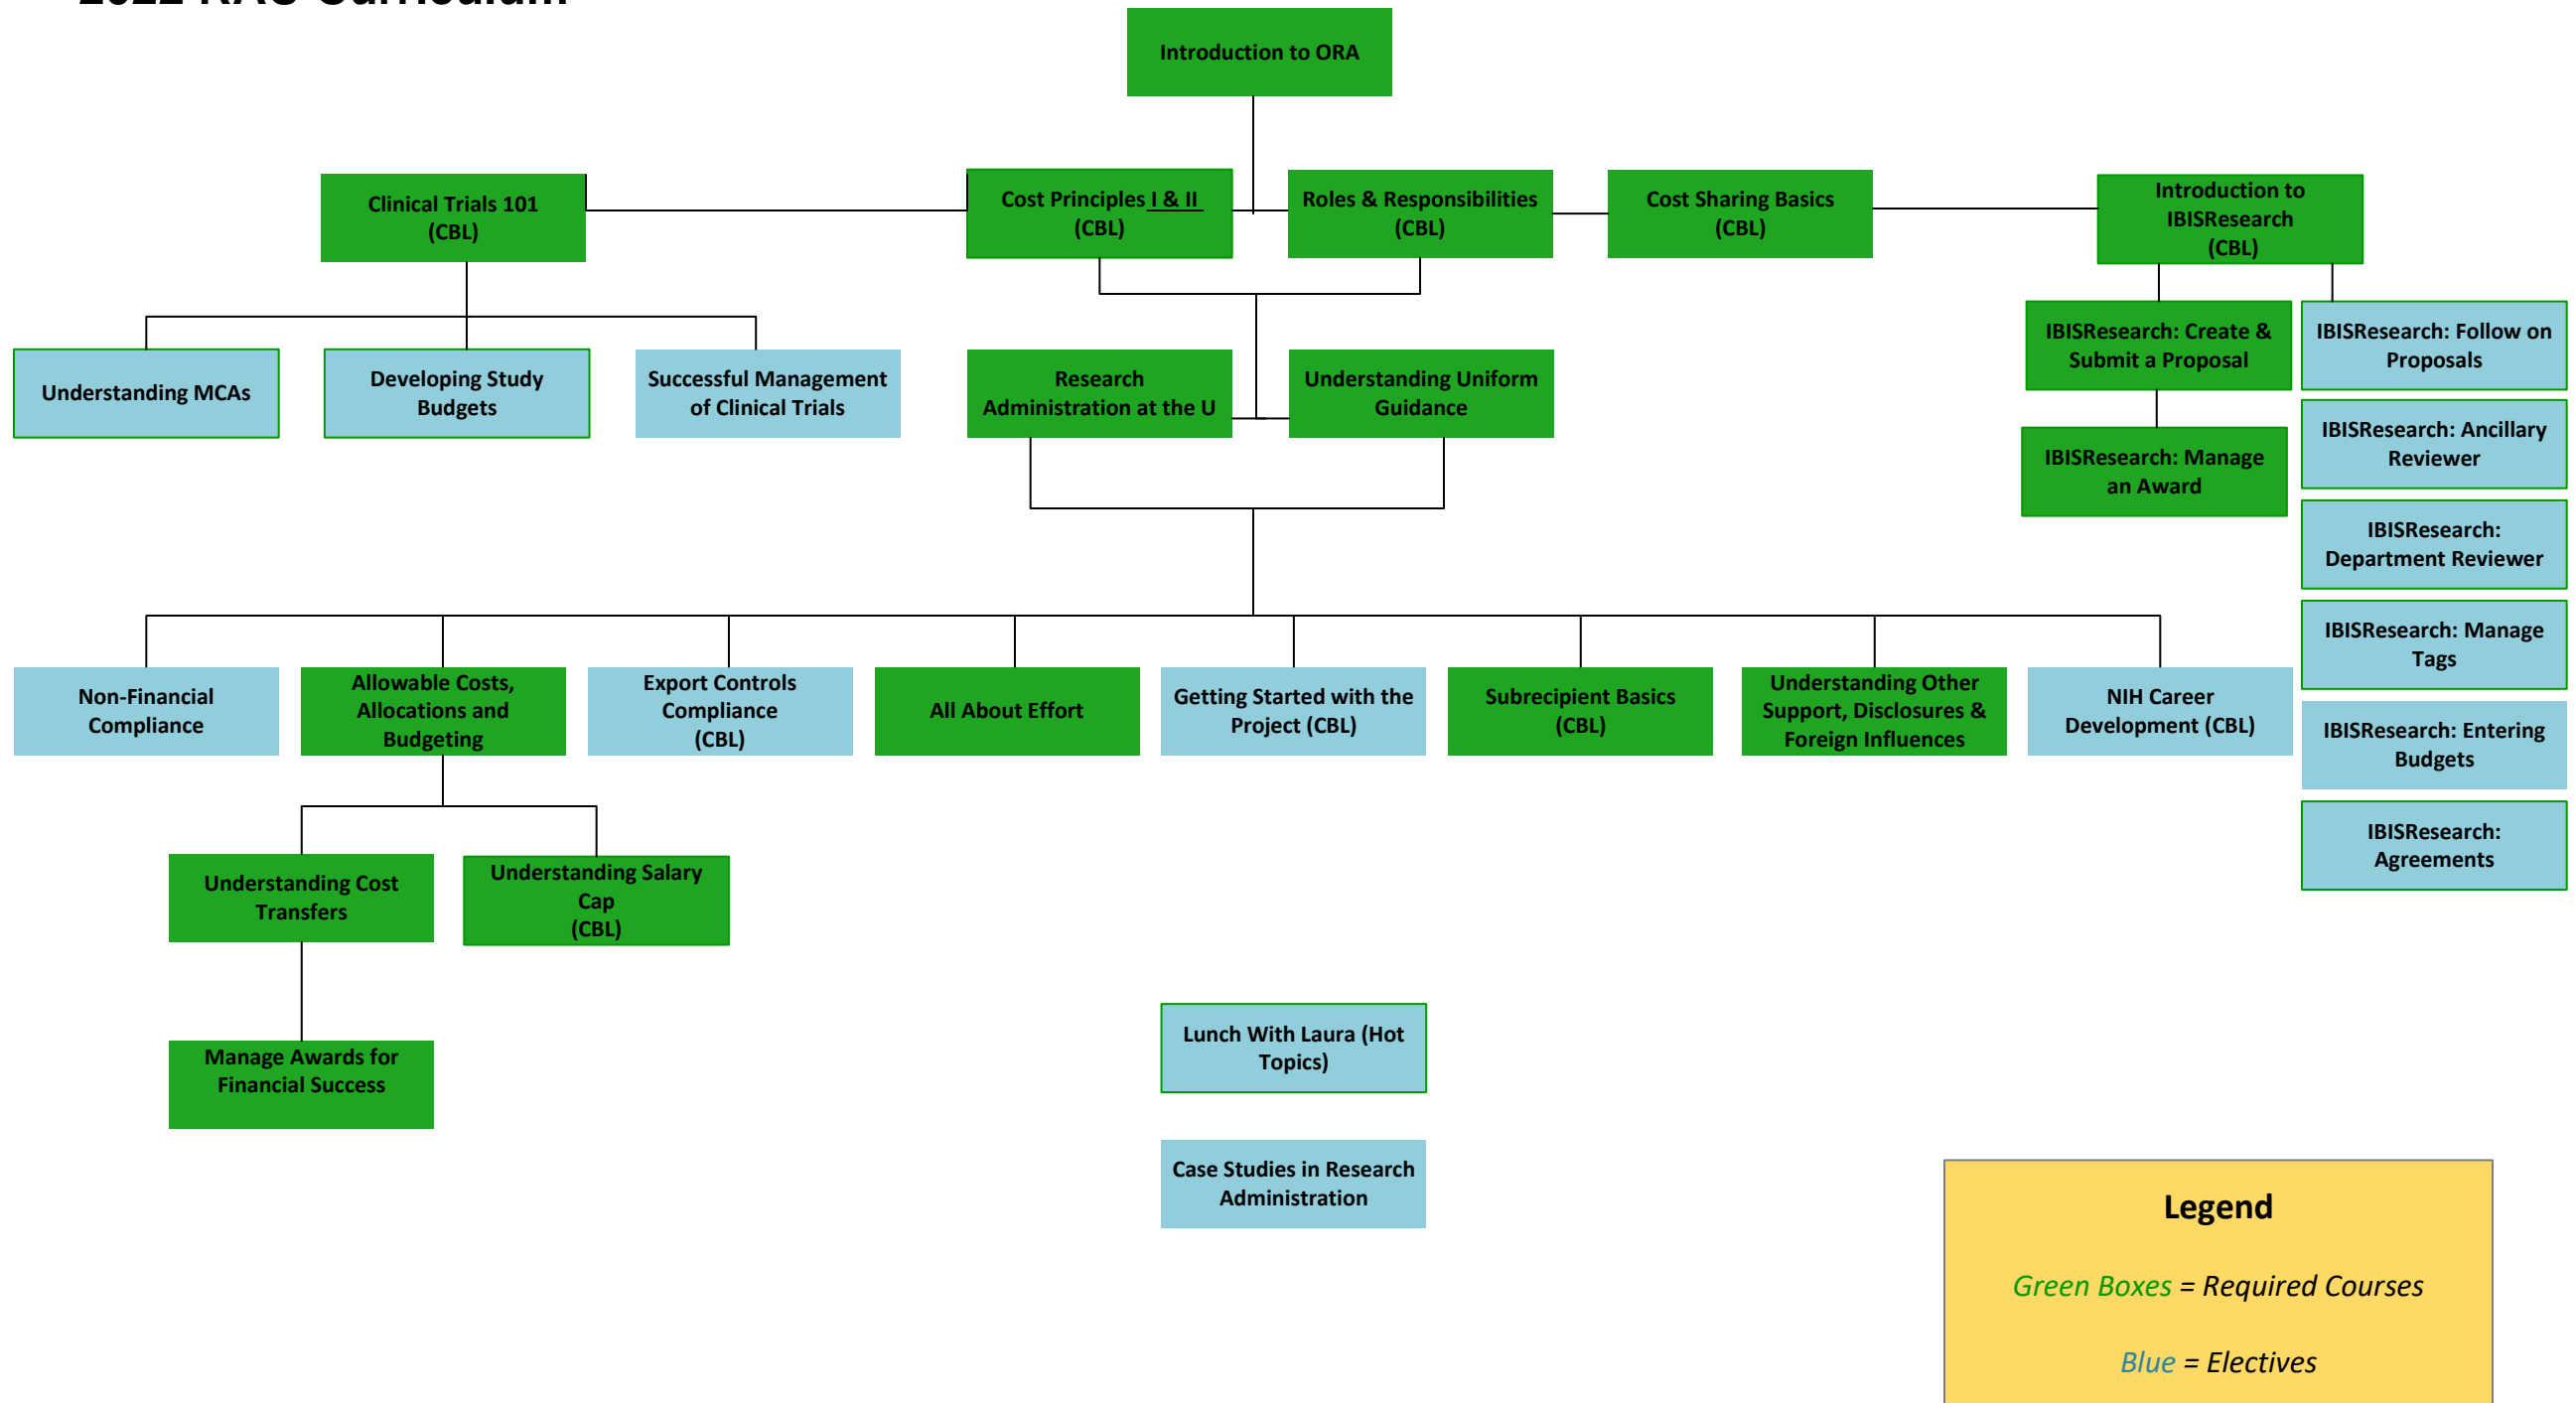

2022 RAU Curriculum

Legend

Green Boxes = Required Courses

Blue = Electives